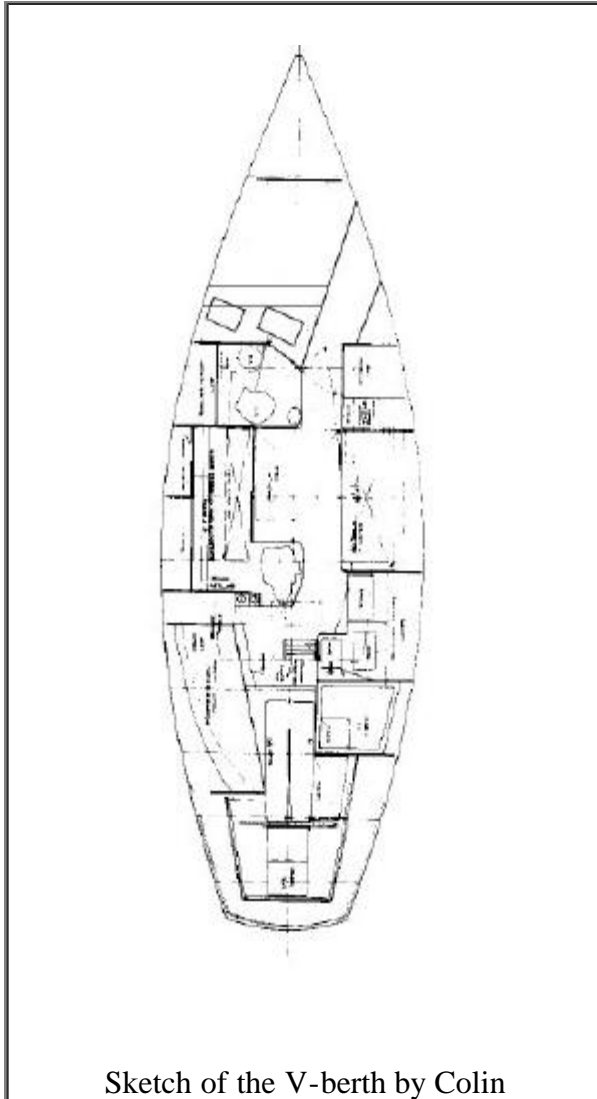

T34C V-Berth Modification

Interesting modifications to hull #513, Mariah. Shown is a sketch of the modified forward cabin followed by a photo showing the new arrangement as well as some shots of Mariah's Galley and Settee area.

- Click any image for a larger view

Photos of Mariah